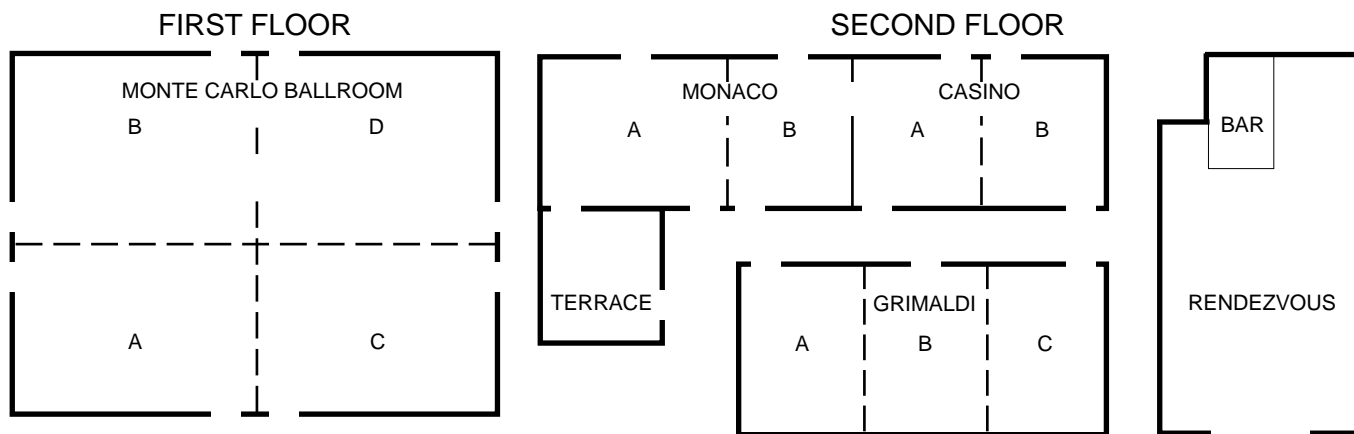

Caribbean Cove Hotel & Water Park							
Room	Sq. Ft.	Theatre	Classroom	Banquet*	Conference	Reception	Dimensions
Monte Carlo Ballroom	5063	550	280	400		500	85' x 59'
A, C (each)	1220	125	60	90	32 each	125	42' x 29'
B, D (each)	1260	125	60	90	32 each	125	42' x 30'
Grimaldi	2310	200	130	160	56	175	70' x 33'
A	792	70	42	50	24	60	24' x 33'
B and C each	759	60	36	50	24 each	50	23' x 33'
Monaco	1680	165	100	120	40	150	60' x 28'
A	980	80	50	60	24	70	35' x 28'
B	692	60	36	50	24	50	25' x 28'
Casino	1400	135	90	100	36	110	50' x 28'
A, B (each)	700	60	36	50	24 each	50	25' x 28'
Terrace Boardroom	576				16		24' x 24'
Rendezvous	1315	80	40	80	25	80	35' x 36'